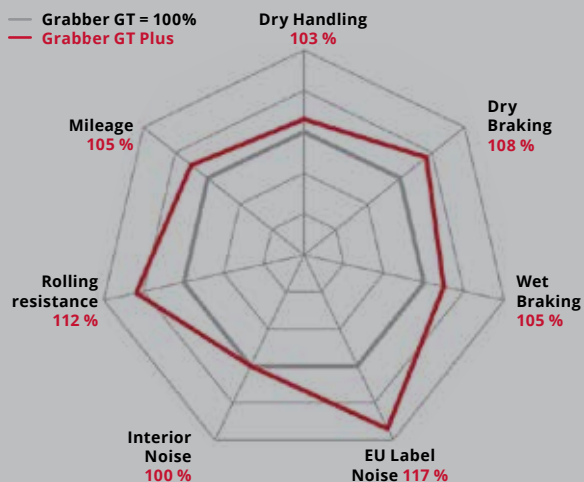

GRABBER

GT PLUS ENJOY RELIABLE PERFORMANCE FOR YOUR SUV

High-tensile steel belts provide exceptional penetration resistance, uniform footprint pressure and stability at high speeds.

The VAI (Visual Alignment Indicator) contributes to longer tread life for the tyres.

The RTM (Replacement Tire Monitor) provides the vehicle owner with added safety by indicating the need to replace the tyres.

The new wear-optimised pattern of the tyre leads to even pressure distribution in the contact area with the road so the tyre provides a longer lasting performance, mile after mile.

WWW.GENERALTIRE.EU

GRABBER GT PLUS

ENJOY RELIABLE PERFORMANCE FOR YOUR SUV

PERFORMANCE COMPARISON

(based on internal tests)

High-tensile steel belts provide exceptional penetration resistance, uniform footprint pressure and stability at high speeds.